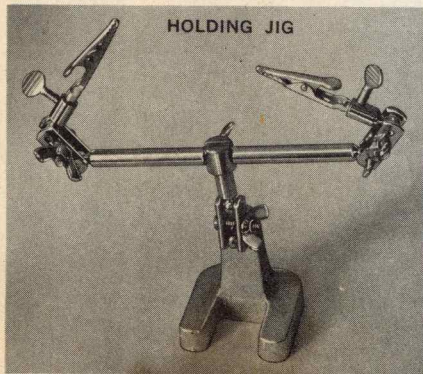

SENSITIVE FINGER-TIP DRILLER

REVERSIBLE TENON AND DOVETAIL SAW

HARD-TO-FIND TOOLS

MINIATURE HAND VISE

ENDLESS HACKSAW

BROOKSTONE COMPANY

DEPT. C, 3 RIVER ROAD, WORTHINGTON, MASS. 01098 U.S.A.

FORMING BLOCK

WOOD AND METAL TURNING CHISEL SET

MICROPROBE SET

HOLDING JIG

FLEXIBLE FILE

WOOD CARVING KNIVES

GIANT TWEEZER

FOR ORDERING INFORMATION, SHIPPING CHARGES AND TERMS, SEE PAGE 13