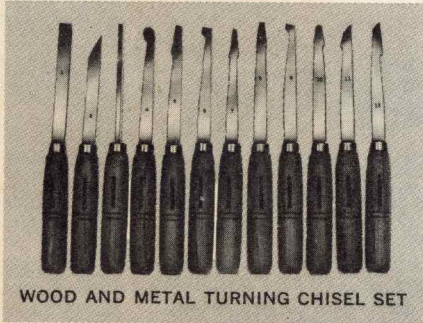

SENSITIVE FINGER-TIP DRILLER

REVERSIBLE TENON AND DOVETAIL SAW

HARD-TO-FIND TOOLS

MINIATURE HAND VISE

ENDLESS HACKSAW

BROOKSTONE COMPANY

DEPT. C, 3 RIVER ROAD, WORTHINGTON, MASS. 01098 U.S.A.

FORMING BLOCK

WOOD AND METAL TURNING CHISEL SET

MICROPROBE SET

HOLDING JIG

FLEXIBLE FILE

WOOD CARVING KNIVES

GIANT TWEEZER

FOR ORDERING INFORMATION, SHIPPING CHARGES AND TERMS, SEE PAGE 13