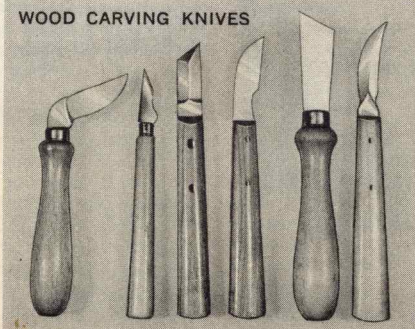

SENSITIVE FINGER-TIP DRILLER

REVERSIBLE TENON AND DOVETAIL SAW

HARD-TO-FIND TOOLS

MINIATURE HAND VISE

ENDLESS HACKSAW

BROOKSTONE COMPANY

DEPT. C, 3 RIVER ROAD, WORTHINGTON, MASS. 01098 U.S.A.

FORMING BLOCK

WOOD AND METAL TURNING CHISEL SET

MICROPROBE SET

HOLDING JIG

FLEXIBLE FILE

WOOD CARVING KNIVES

GIANT TWEEZER

FOR ORDERING INFORMATION, SHIPPING CHARGES AND TERMS, SEE PAGE 13